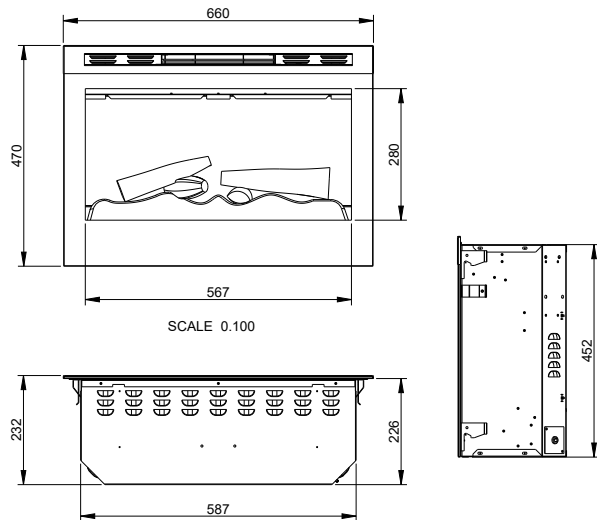

Firebox 25"/30"

Optiflame®

A modern fireplace insert with great options to enjoy it every hour of the day, all year round, with the lively and safe Optiflame® electric log fire. Ideal to install in a custom fireplace, wall or even to breathe new life into your existing gas or wood-burning fireplace. And easy to operate with the remote control. To create a fireplace that delights both your interior and yourself.

DF2550 - 25" firebox
208323 / 5011139208323

DF3020 - 30" firebox
208286 / 5011139208286

DF2550 - 25" firebox

DF3020 - 30" firebox

	DF2550 - 25" firebox	DF3020 - 30" firebox	
General specifications	Fire system	Optiflame®	Optiflame®
	Article number	208323	208286
	EAN code	5011139208323	5011139208286
	Model	Firebox	Firebox
	View of the fire	1 sided	1 sided
	Colour	Black	Back panel effect with stone motif
	Decoration / fuel bed	Log set	LED log set
Product size	Measurements view of the fire (WxH)	57 x 28 cm	74x 52 cm
	Outside dimensions WxHxD	66 x 47 x 23,2 cm	80,2 x 67,8 x 27,2 cm
Features	Heat output	Yes	Yes
	Thermostat	Yes	Yes
	Remote control	Yes	Yes
	Manual controlling directly at the fireplace possible yes / no	Flame control only	Yes, only flame and effects
	Light module	LED	LED
	Sound module	No	No
Power consumption	Heat setting 1 in W	500W	1000W
	Heat setting 2 in W	1000W	2000W
	Flame only operation in W	8W	17W
	Max. consumption	1000W	2000W
Voltage	Voltage/Electrical frequency	230V/50Hz	230V/50Hz
Specifications	Product weight in kg	15,3	22,8
	Length of the cord	1,5 m	1,5 m
	Warranty	2 year	2 year