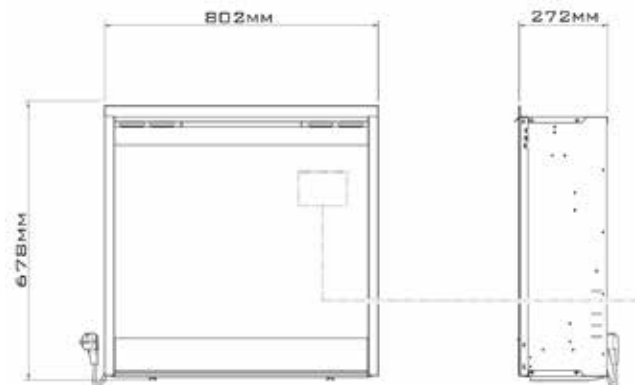

DF2550 - 25" firebox
208323 / 5011139208323

DF3020 - 30" firebox
208286 / 5011139208286

DF2550 - 25" firebox

DF3020 - 30" firebox

	DF2550 - 25" firebox	DF3020 - 30" firebox	
General specifications	Fire system	Optiflame®	Optiflame®
	Article number	208323	208286
	EAN code	5011139208323	5011139208286
	Model	Firebox	Firebox
	View of the fire	1 sided	1 sided
	Colour	Black	Back panel effect with stone motif
	Decoration / fuel bed	Log set	LED log set
Product size	Measurements view of the fire (WxH)	57 x 28 cm	74x 52 cm
	Outside dimensions WxHxD	66 x 47 x 23,2 cm	80,2 x 67,8 x 27,2 cm
Features	Heat output	Yes	Yes
	Thermostat	Yes	Yes
	Remote control	Yes	Yes
	Manual controlling directly at the fireplace possible yes / no	Flame control only	Yes, only flame and effects
	Light module	LED	LED
	Sound module	No	No
Power consumption	Heat setting 1 in W	500W	1000W
	Heat setting 2 in W	1000W	2000W
	Flame only operation in W	8W	17W
	Max. consumption	1000W	2000W
Voltage	Voltage/Electrical frequency	230V/50Hz	230V/50Hz
Specifications	Product weight in kg	15,3	22,8
	Length of the cord	1,5 m	1,5 m
	Warranty	2 year	2 year